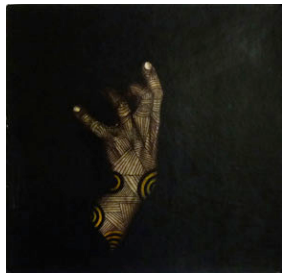

Ivan Krasoievitch
L.P. Paco
2010; mixed media; 12" x 12"
retail value: $9000
starting bid: $1000
bidding increment: $100
courtesy of Garash Galeria