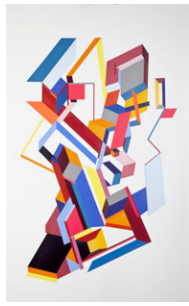

David Knobel
Q*Bert's Revenge
2011; mixed on 300 lb. watercolor paper; 38" x 29"
retail value: $2500
starting bid: $1250
bidding increment: $100