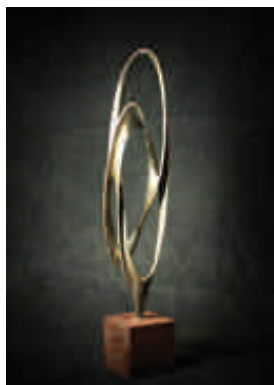

Dan Perkins
East/West
2015; oil on canvas; 8"x11"
Retail Value: $650
Starting Bid: $400
Bidding Increment: $50

Davide Prete
Toroidal Warp 02
2011; Bronze from Lost 3D
Printed Nylon; 12"x4"x4"
Retail Value: $2,000
Starting Bid: $400
Bidding Increment: $50