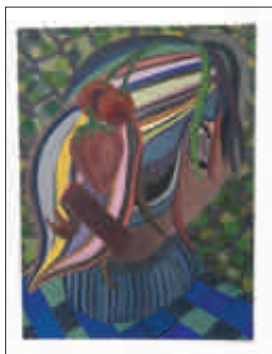

Nilay Lawson

Strawberry, Cherry, Ribbon Girl Portrait

2016; acrylic, ink and gouache on paper; 10"x14"

Retail Value: $1,000

Starting Bid: $800

Bidding Increment: $50