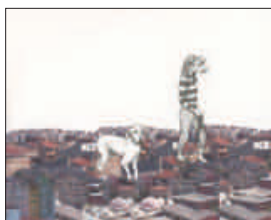

Hannah Rose
Navigation Failure
2016; mixed media: etched
plexiglass frame, cardboard,
wood frame, pearlescent paint;
14"x11"x2"
Retail Value: $400
Starting Bid: $150
Bidding Increment: $25

Rachel Schmidt

Friendly Morning Walk

2016; drawing and collage
on paper; 13"x17"

Retail Value: $600

Starting Bid: $400

Bidding Increment: $50