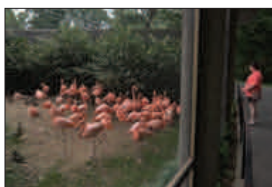

Joshua Yospyn

Flamingos, Smithsonian

National Zoo – Washington, DC

2015; digital inkjet print;

21"x14"

Retail Value: $1,250

Starting Bid: $250

Bidding Increment: $25