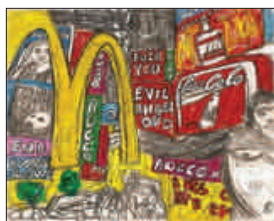

Bidding Increment: \$25

Luis Silva

Bird of Prey

2016; woodcut on paper;
32"x48"

Retail Value: \$4,000

Starting Bid: \$800

Bidding Increment: \$50

Courtesy of G Fine Art