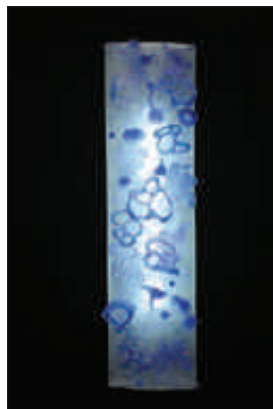

U.S.S. Enterprise Outboard Top

2016; gouache on

printed paper, 18"x24"

Retail Value: \$250

Starting Bid: \$150

Bidding Increment: \$25

Yuriko Yamaguchi

Glow #4