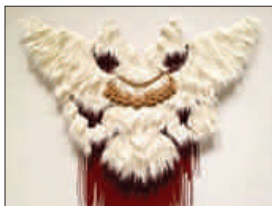

Yaroslav Koporulín

Not a Bear

2016; mixed media; 48"x24"

Retail Value: $2,500

Starting Bid: $1,750

Bidding Increment: $100