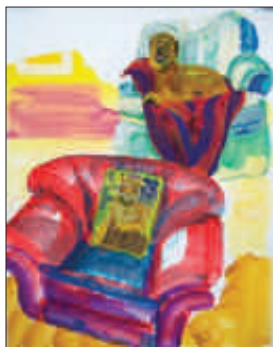

Kyrae Cowan

White Couch, Black Couch

2016; gouache on paper;
11"x14"

Retail Value: $450

Starting Bid: $300

Bidding Increment: $25